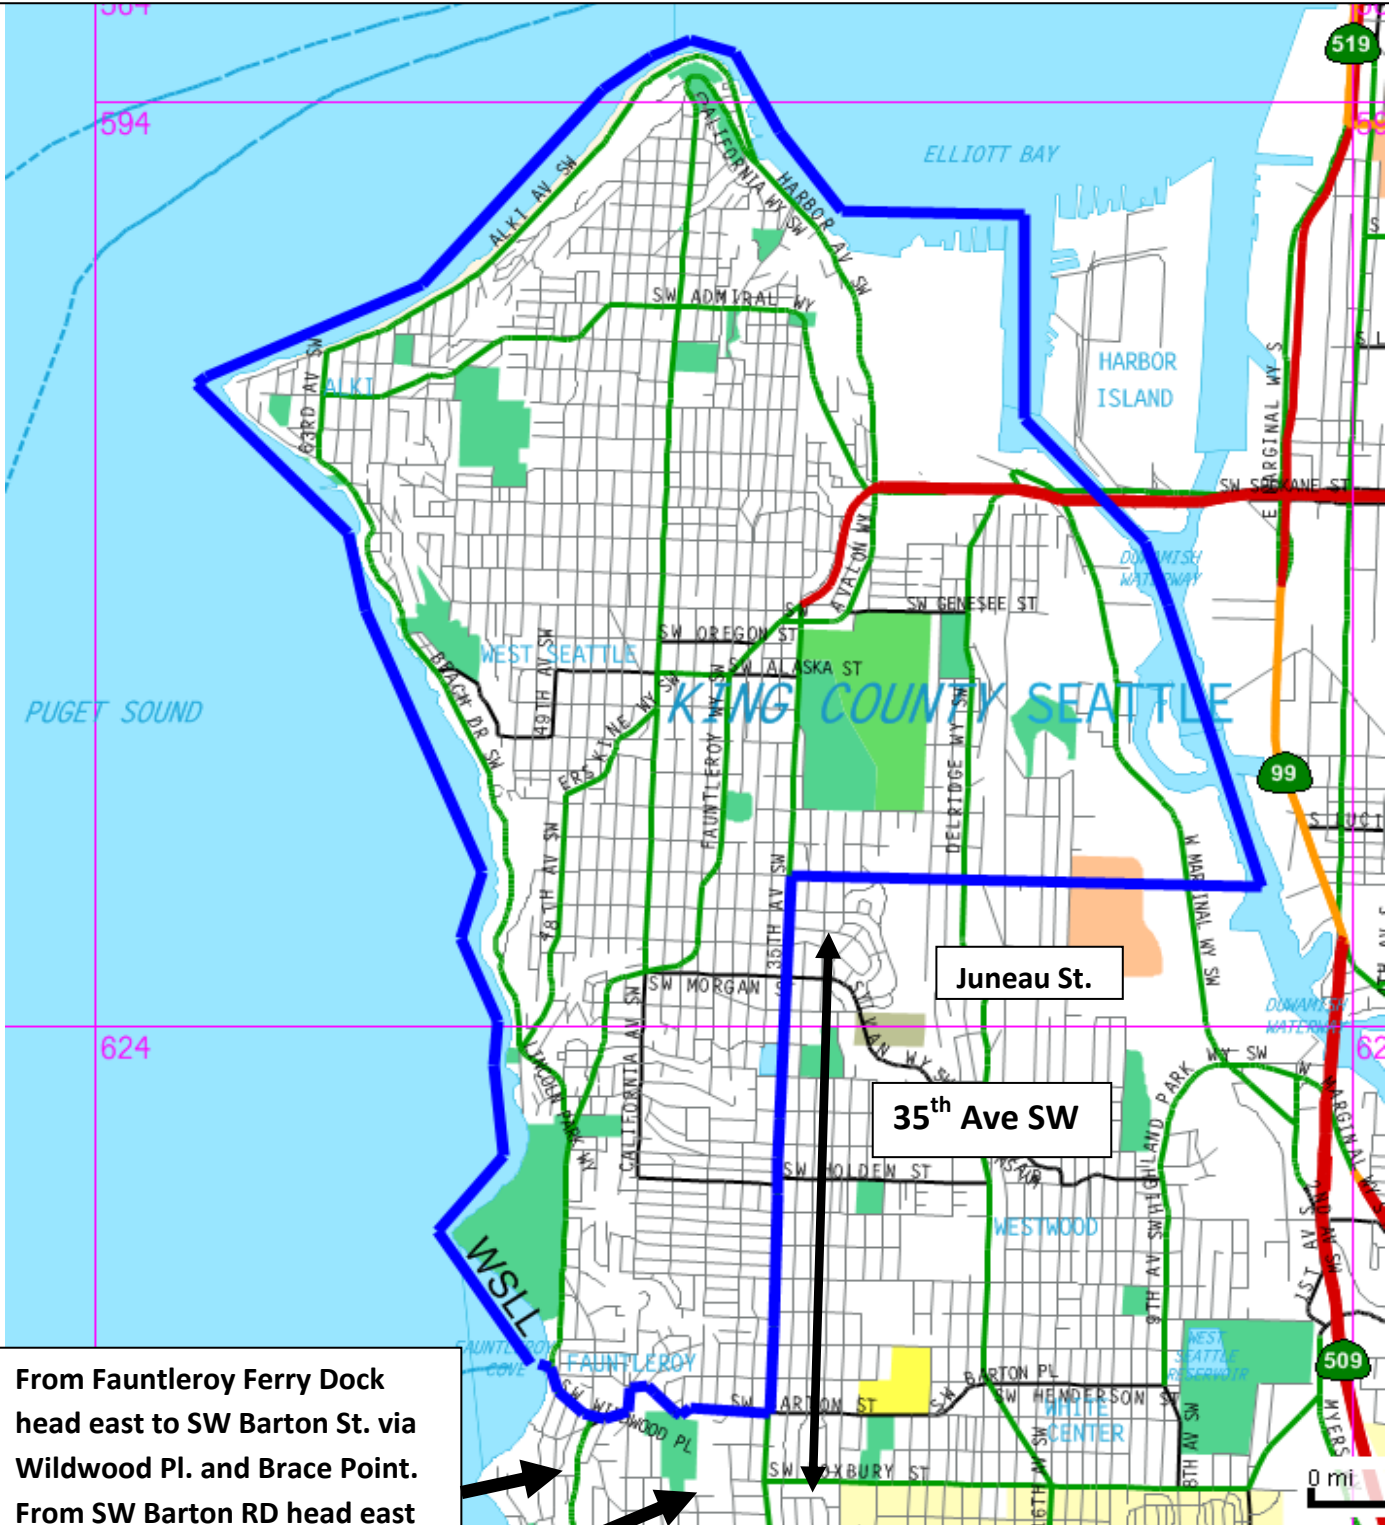

2008 West Seattle Little League ID# 447-07-09 Boundary Map w/ Description on Back

League President: _____ Date: _____

Harvey Bauer

WA-07 DA: _____ Date: _____

Michael K. Wydick

From Fautleroy Ferry Dock head east to SW Barton St. via Wildwood Pl. and Brace Point.
From SW Barton RD head east to 35th Ave. SW

West Seattle Little League Boundary Map Description:

Proceed from Fauntleroy Ferry Dock head east to SW Barton St. via Wildwood Pl. and Brace Point. From SW Barton St. head east to 35th Ave. SW then head north to Juneau St. then proceed east to the Duwamish River then follow the east shoreline (north/west/south) around back to the Fauntleroy Ferry Dock.